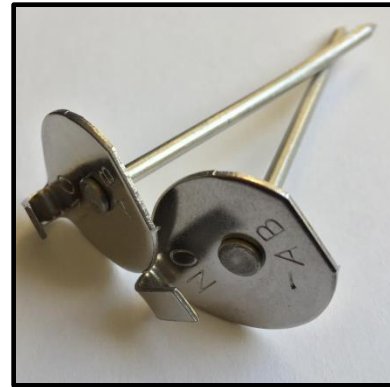

GERARD DANIEL WORLDWIDE

GERARD DANIEL WORLDWIDE ~ 34 BARNHART DRIVE ~ HANOVER, PA 17331
PHONE: 1800-323-3332 ~ FAX: 717-637-5901

Lacing Anchors

DATA SHEET

Gerard Daniel Worldwide's Lacing Anchors Are manufactured out of high quality stainless steel alloy. They feature a sharp tip to help pierce the desired material. These anchors are used as fasteners for removable insulation pads.

MATERIAL PROPERTY DATA

GAUGE	WIRE DIAM	LENGTH	ALLOY
14	.080"	2-1/2"	SS
14	.080"	4-1/2"	SS
12	.1055"	2-1/2"	SS
12	.1055"	4-1/2"	SS

ANNEALING	FULLY ANNEALED
-----------	----------------